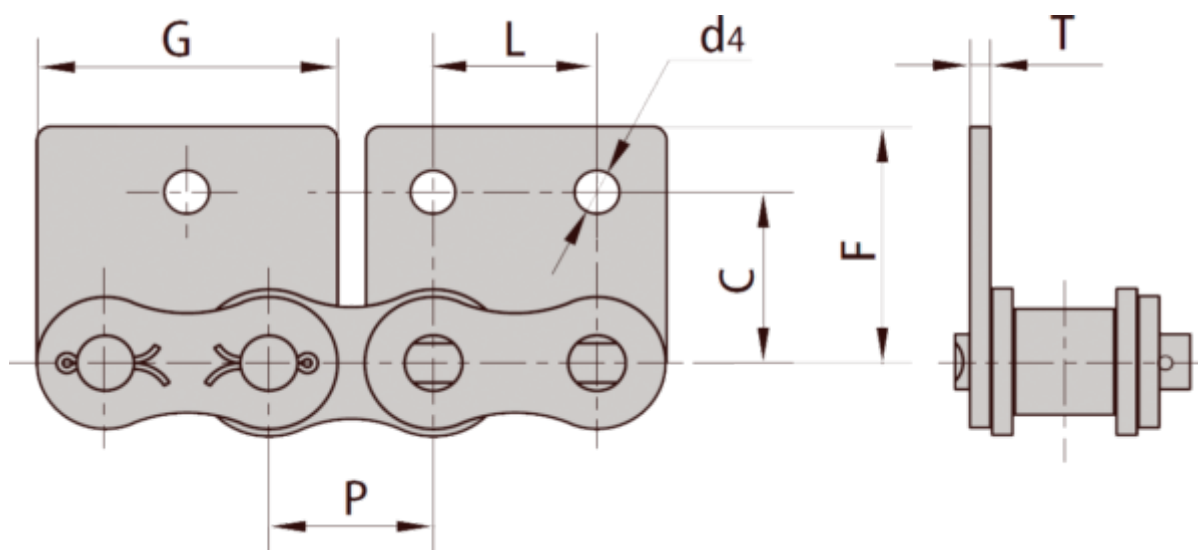

Article number: 6100110071052

Description: 12B1

WSA2 One side straight, two holes attachment link, spring clip type

Measures

C = 21.45

d4 = 6.4

F = 28.60

G = -

L = 19.050

P = 19050

T = 1.85